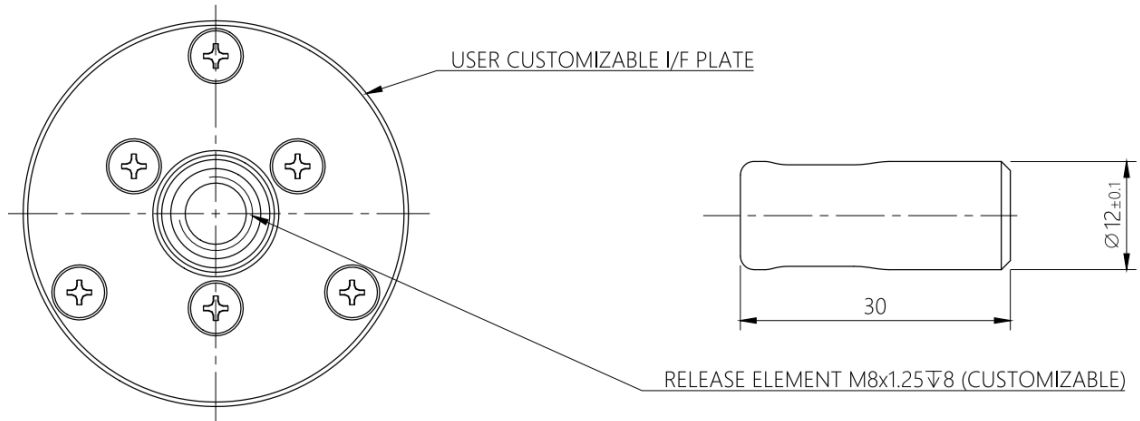

ATLAS22 INTERFACES

BOTTOM VIEW:

SIDE VIEW: