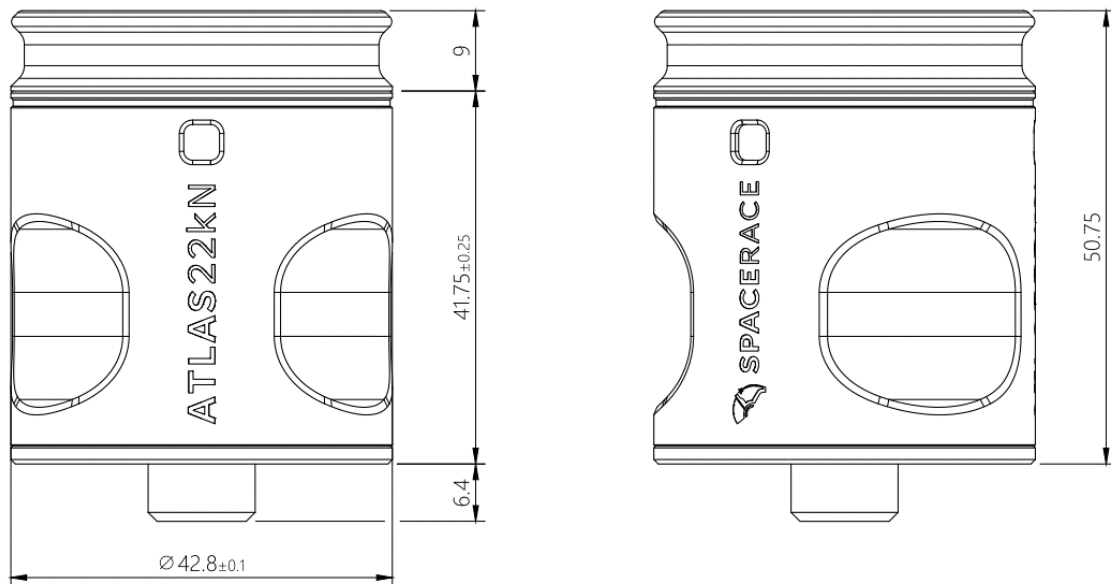

SPACERACE s.r.o. ID: 17589991
Purkynova 649/127 ESA STAR: 1000040783
Brno 612 00, Czech Republic www.SPACERACE.cz